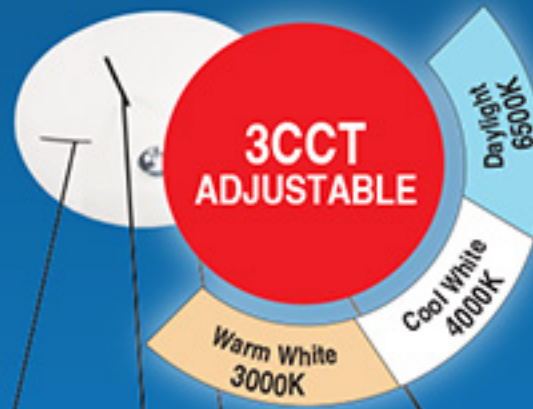

IP54

ULMSCF00058  
**R279<sup>00</sup>**

12W | 1200lm | LED  
Ø200 x 42mm  
3CCT Adj | Iron + PVC

ULMSCF00059  
**R339<sup>00</sup>**

18W | 1800lm | LED  
Ø300 x 42mm  
3CCT Adj | Iron + PVC

ULMSCF00060  
**R459<sup>00</sup>**

28W | 2800lm | LED  
Ø400 x 42mm  
3CCT Adj | Iron + PVC

ULSL00074  
**R259<sup>00</sup>**

230V | 3 x GU10  
Round Base  
Spot Light Fitting White | Lamps not included

PXCDD4006-1M-WH  
**R4,399<sup>00</sup>**